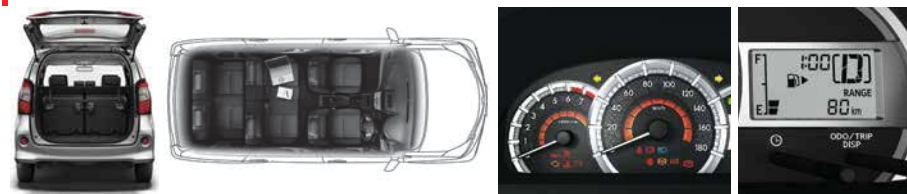

MOENCO
An Inchcape
Company

AVANZA

INTERIOR DESIGN & FEATURES

EXTERIOR COLORS

grey metallic

blue

silver metallic

tusk white

gold leaf metallic

SPECIFICATION

Dimensions and weight

Overall length	mm	4190
Overall width	mm	1660
Overall height	mm	195
Wheel base	mm	2655
Seating capacity		2+3+2
Tread	front mm	1425
	rear mm	1435
Ground clearance	mm	180
Curb weight	Kg	
Gross vehicle weight	Kg	1700

Chassis

Suspension	front	Mac Pherson
	rear	Five Link
Brakes	front	Ventilated disc
	rear	Drum
Minimum turning radius	m	5
Fuel tank capacity	liters	45
Tires		185/60R15

Engine

Type		2NZ-VE
Valve mechanism		16-valve DOHC with VVT-i
Piston displacement		1496
Max. output	Kw/rpm	77/6000
Max. torque	Nm/rpm	136/4400